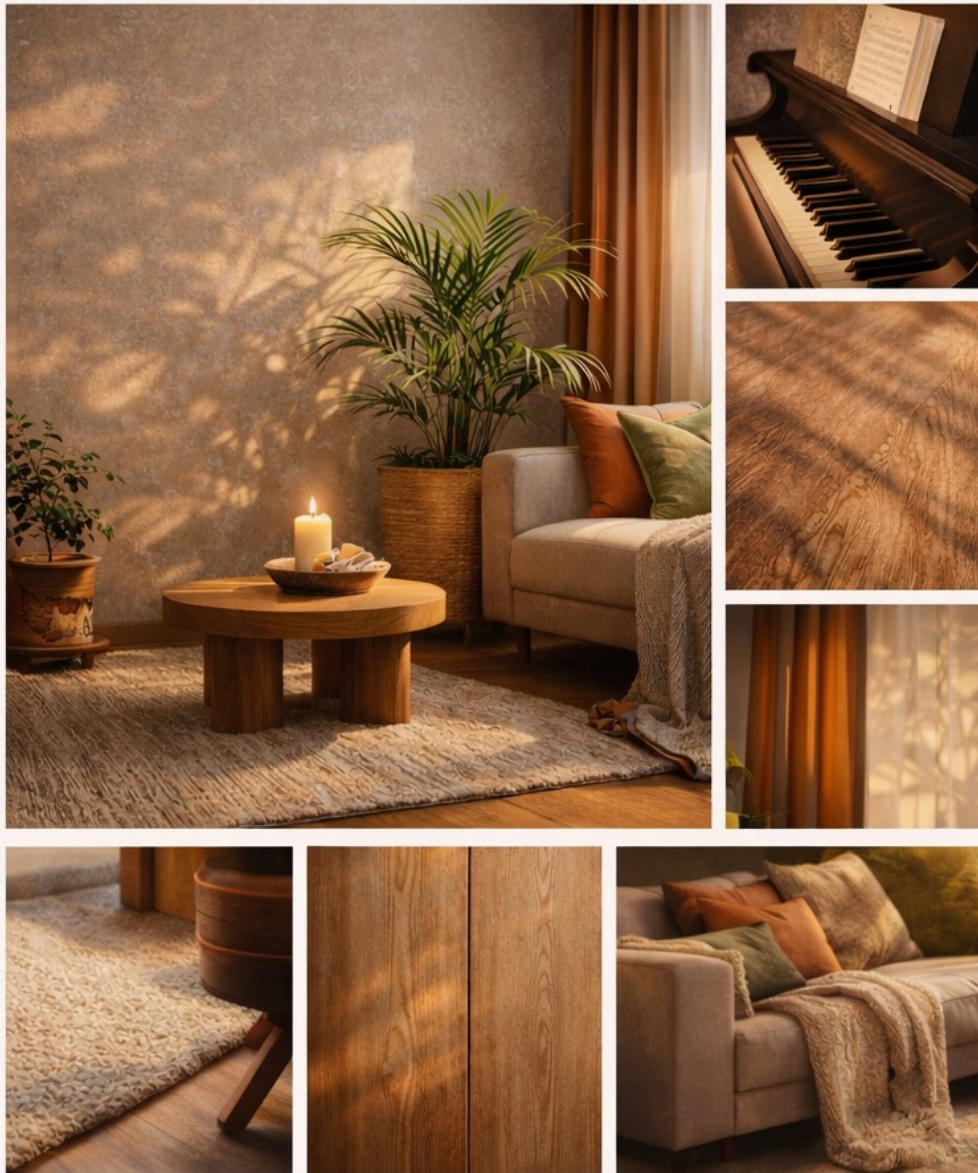

The emotion of materials

Each material shapes the atmosphere of a space,
between softness, warmth and character.

Espas'Archittude